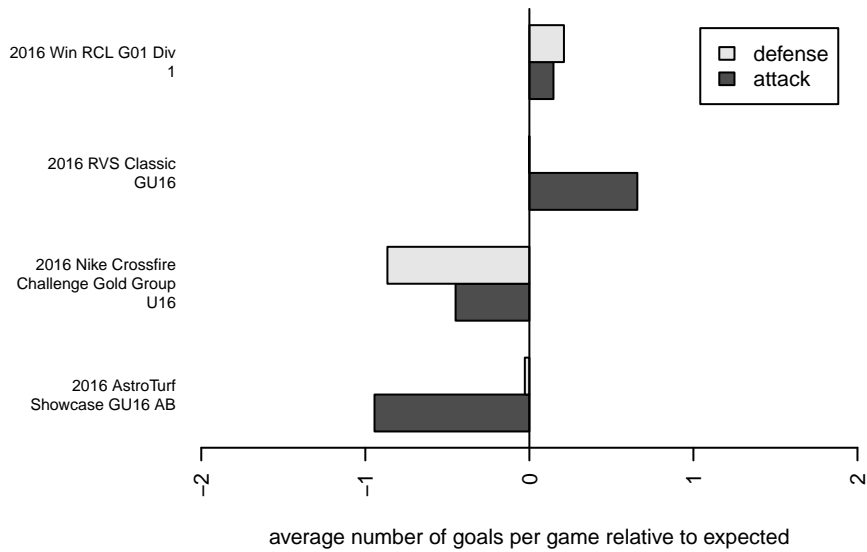

RV Slammers Orange G01

Rainier Valley Slammers
 Auburn, WA
 G01 total strength=1712
 attack=19.59 defense=28.38
 spr league = Win RCL G01 Div 1
 notes= Ruiz 2013

alt names used:
 RV Slammers Orange G01
 RV Slammers Orange 01
 RVS G01 Orange
 RVS G01 Orange A

Venues played:
 2016 RVS Classic GU16
 2016 Nike Crossfire Challenge Gold Group U16
 2016 AstroTurf Showcase GU16 AB
 2016 Win RCL G01 Div 1
 2016 WYS Championship G01

RV Slammers Orange G01
 Dots are actual minus expected GF (blue circles) and GA (red triangles).
 Blue line is smoothed change in attack strength. Red is smoothed change in defense strength.

**attack and defense variance (black dot)
relative to other teams
and top 10 in region**

**attack and defense rating
relative to others at age
and all opponents in last 13 months**

**attack and defense rating
relative to others at age
and all opponents in last 13 months**

Performance relative to 13 month average

Performance relative to 13 month average

Distribution of opponents
 Red = Lose zone, Blue = Win zone, Green = Even
 Black line separates win/lose zones

lot. A=Neither has attack advantage, B=Opponent has both attack and defense advantage, C=Opponent has both attack and defense disadvantage, D=Both have