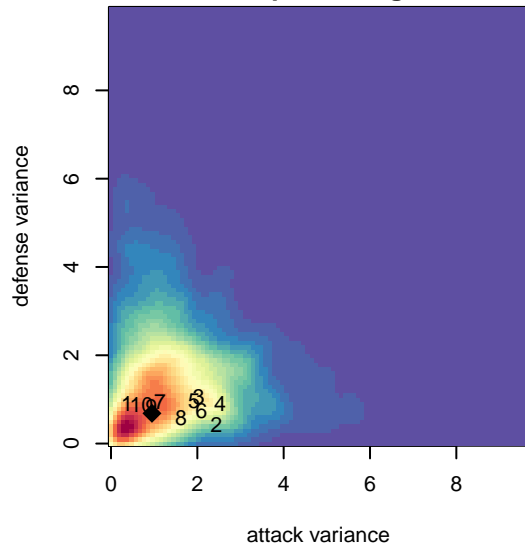

RV Slammers Orange G01

Rainier Valley Slammers
 Auburn, WA
 G01 total strength=1712
 attack=19.59 defense=28.38
 spr league = Win RCL G01 Div 1
 notes= Ruiz 2013

alt names used:
 RV Slammers Orange G01
 RV Slammers Orange 01
 RVS G01 Orange
 RVS G01 Orange A

Venues played:
 2016 RVS Classic GU16
 2016 Nike Crossfire Challenge Gold Group U16
 2016 AstroTurf Showcase GU16 AB
 2016 Win RCL G01 Div 1
 2016 WYS Championship G01

RV Slammers Orange G01
 Dots are actual minus expected GF (blue circles) and GA (red triangles).
 Blue line is smoothed change in attack strength. Red is smoothed change in defense strength.

**attack and defense variance (black dot)
relative to other teams
and top 10 in region**

**attack and defense rating
relative to others at age
and all opponents in last 13 months**

**attack and defense rating
relative to others at age
and all opponents in last 13 months**

Performance relative to 13 month average

Performance relative to 13 month average

Distribution of opponents
 Red = Lose zone, Blue = Win zone, Green = Even
 Black line separates win/lose zones

lot. A=Neither has attack advantage, B=Opponent has both attack and defense advantage, C=Opponent has both attack and defense disadvantage, D=Both have