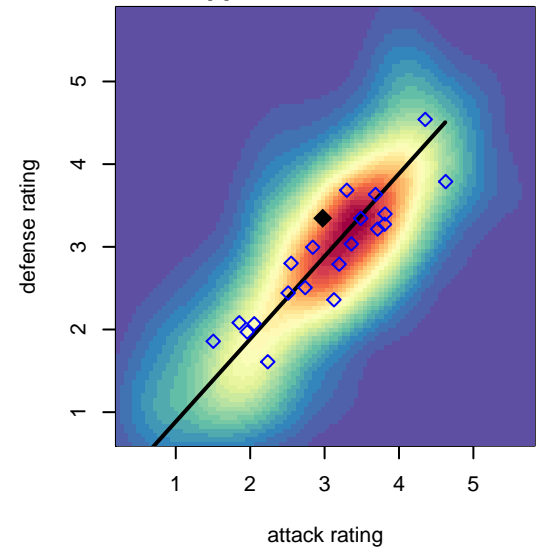

RV Slammers Orange G01

Rainier Valley Slammers
 Auburn, WA
 G01 total strength=1712
 attack=19.59 defense=28.38
 spr league = Win RCL G01 Div 1
 notes= Ruiz 2013

alt names used:
 RV Slammers Orange G01
 RV Slammers Orange 01
 RVS G01 Orange
 RVS G01 Orange A

Venues played:
 2016 RVS Classic GU16
 2016 Nike Crossfire Challenge Gold Group U16
 2016 AstroTurf Showcase GU16 AB
 2016 Win RCL G01 Div 1
 2016 WYS Championship G01

RV Slammers Orange G01
 Dots are actual minus expected GF (blue circles) and GA (red triangles).
 Blue line is smoothed change in attack strength. Red is smoothed change in defense strength.

**attack and defense variance (black dot)
relative to other teams
and top 10 in region**

**attack and defense rating
relative to others at age
and all opponents in last 13 months**

**attack and defense rating
relative to others at age
and all opponents in last 13 months**

Performance relative to 13 month average

Performance relative to 13 month average

Distribution of opponents
 Red = Lose zone, Blue = Win zone, Green = Even
 Black line separates win/lose zones

lot. A=Neither has attack advantage, B=Opponent has both attack and defense advantage, C=Opponent has both attack and defense disadvantage, D=Both have